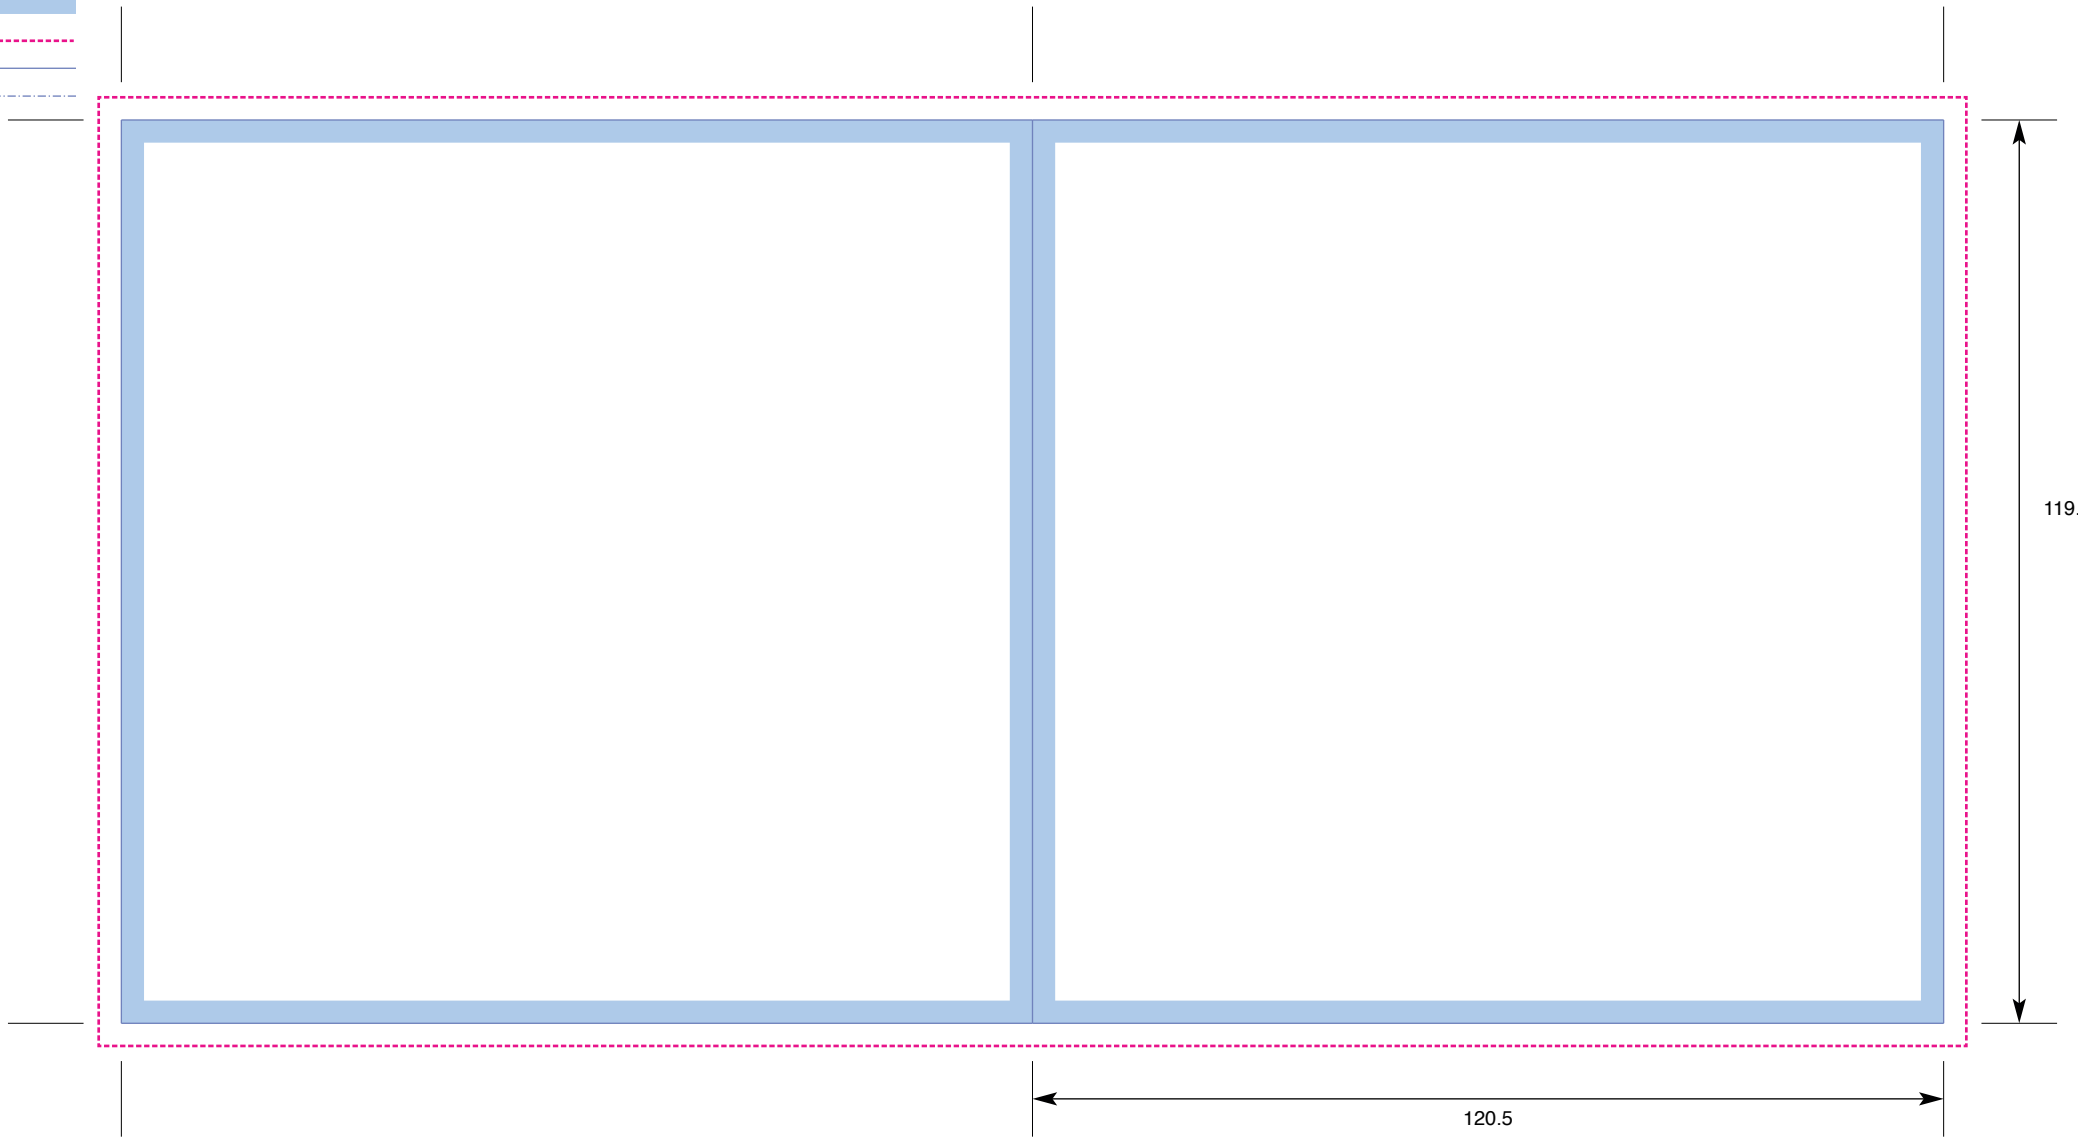

- No text area
- Bleed
- Trim
- Fold

120.5

119.5