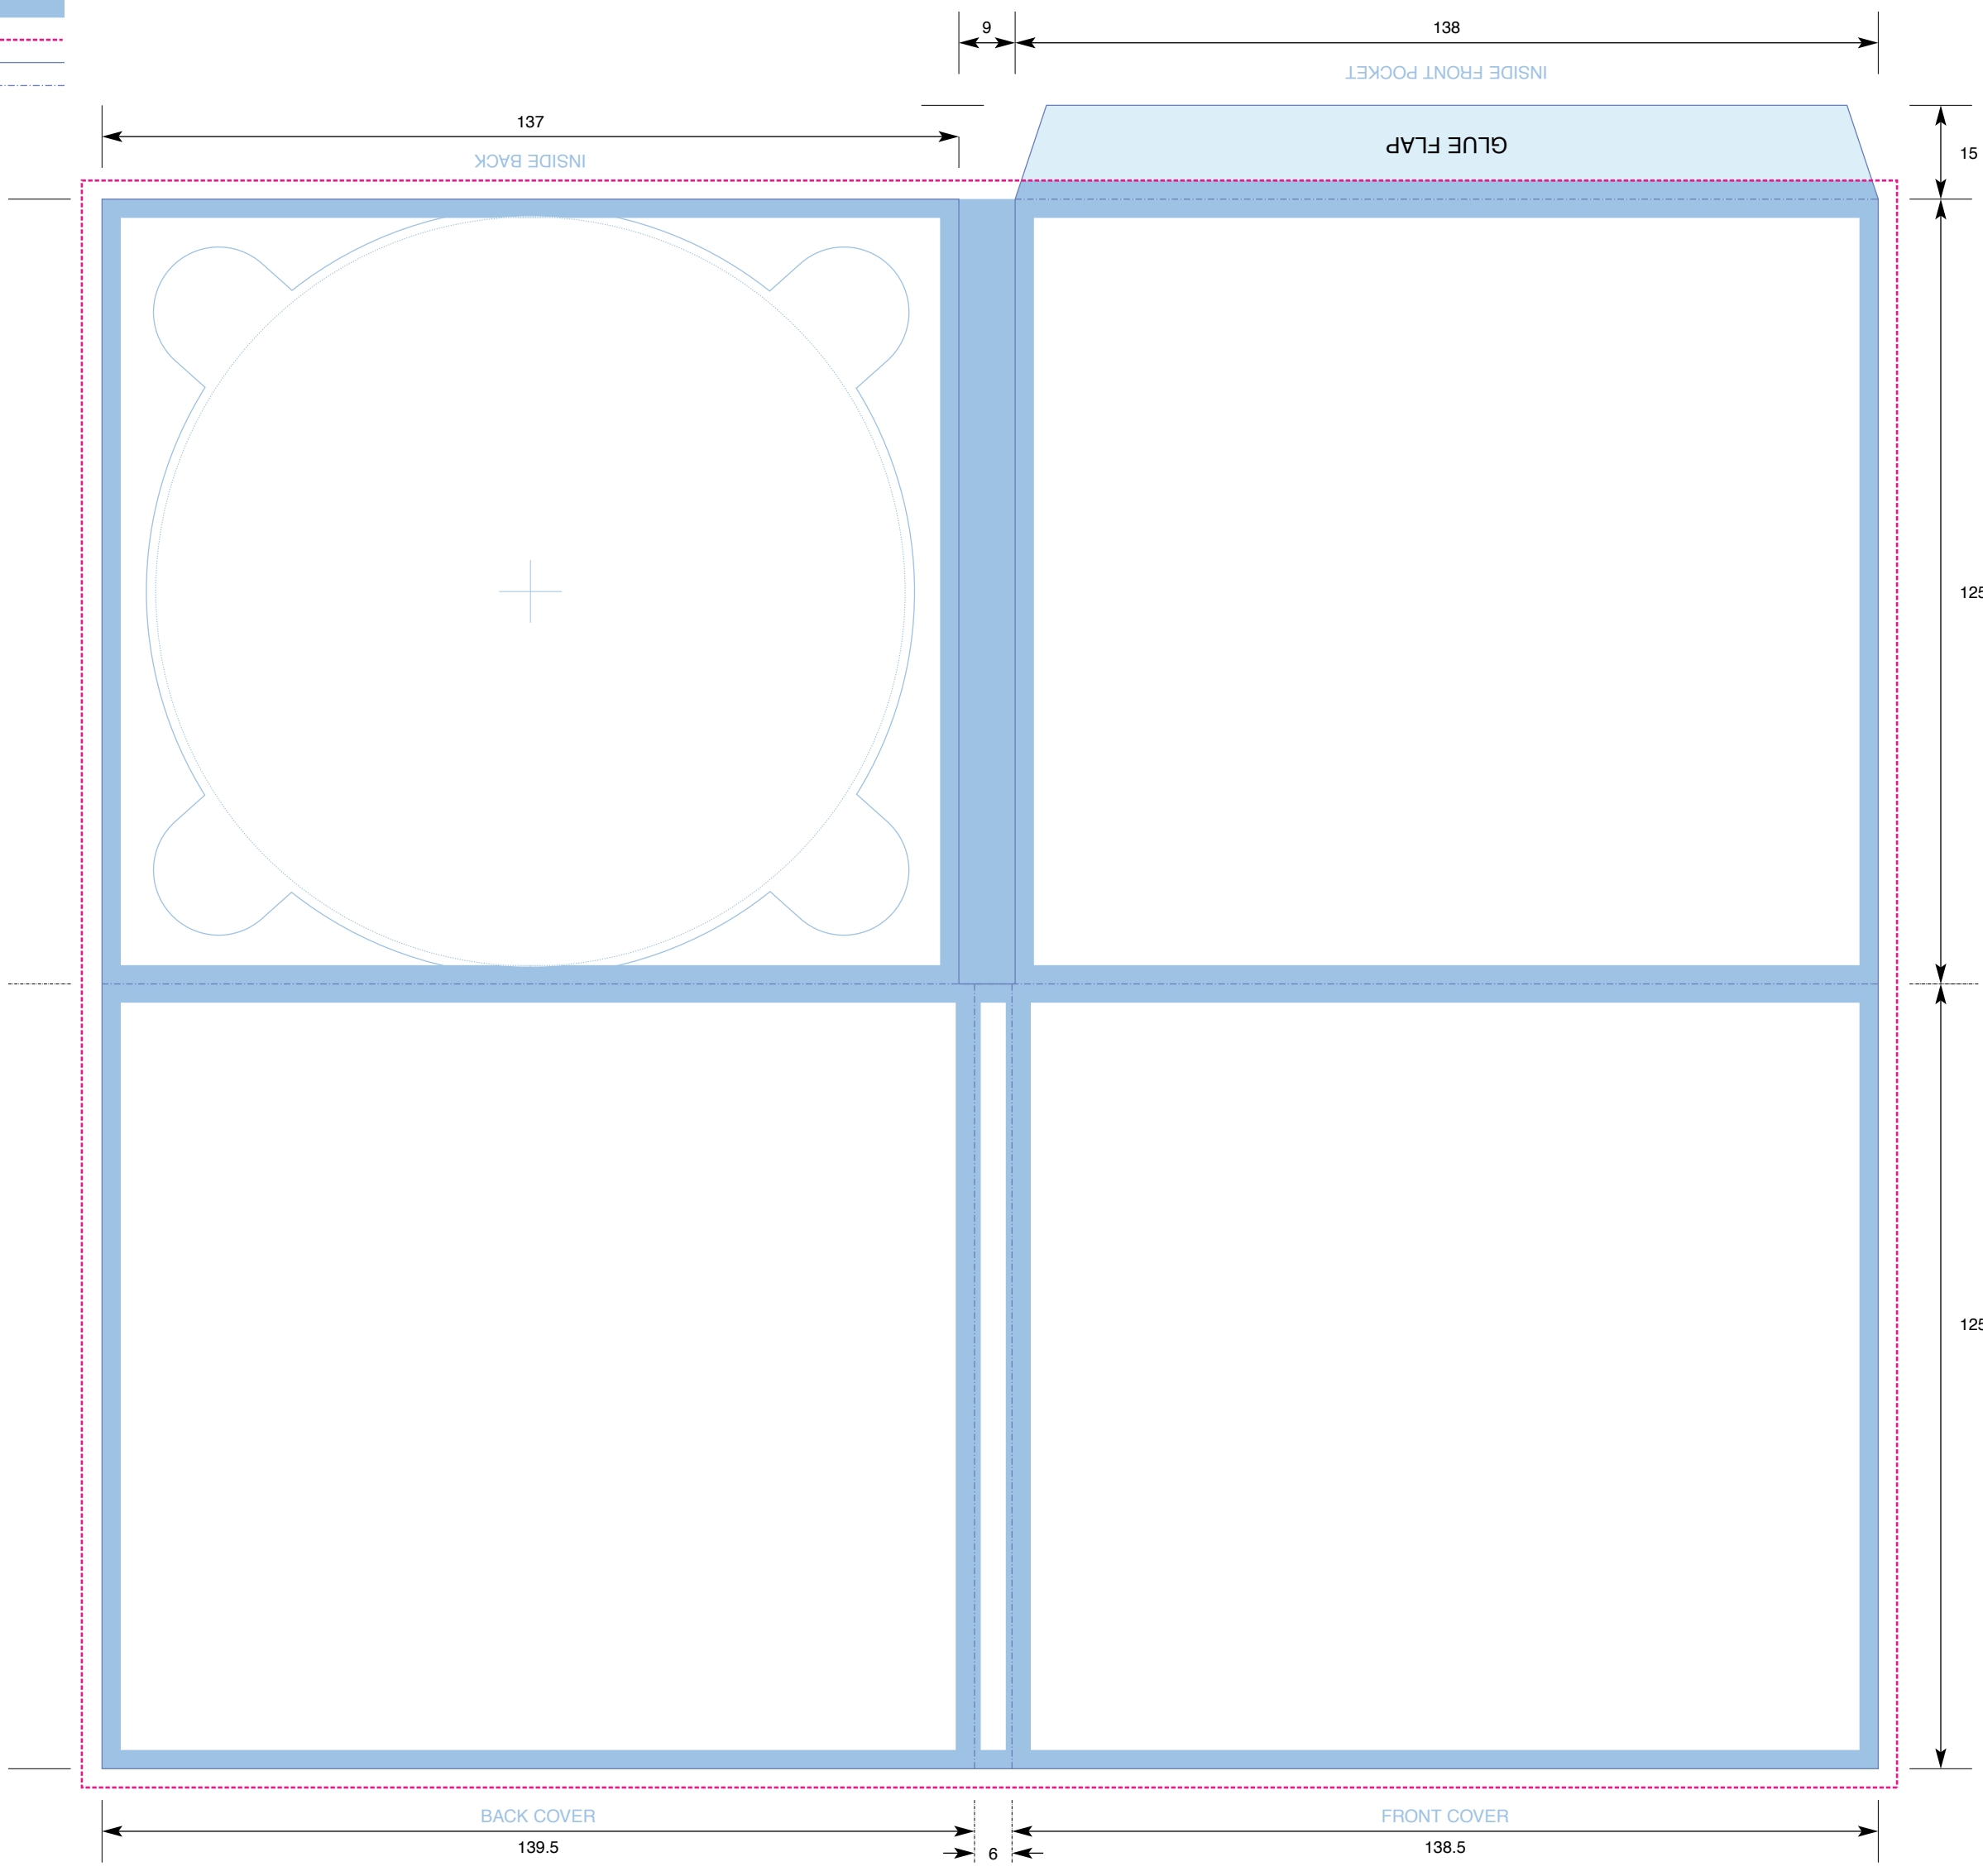

Key:

- No text area
- Bleed
- Trim
- Fold

137  
INSIDE BACK

9  
138  
INSIDE FRONT POCKET

GLUE FLAP

15

125.5

125.5

BACK COVER  
139.5

6

FRONT COVER  
138.5