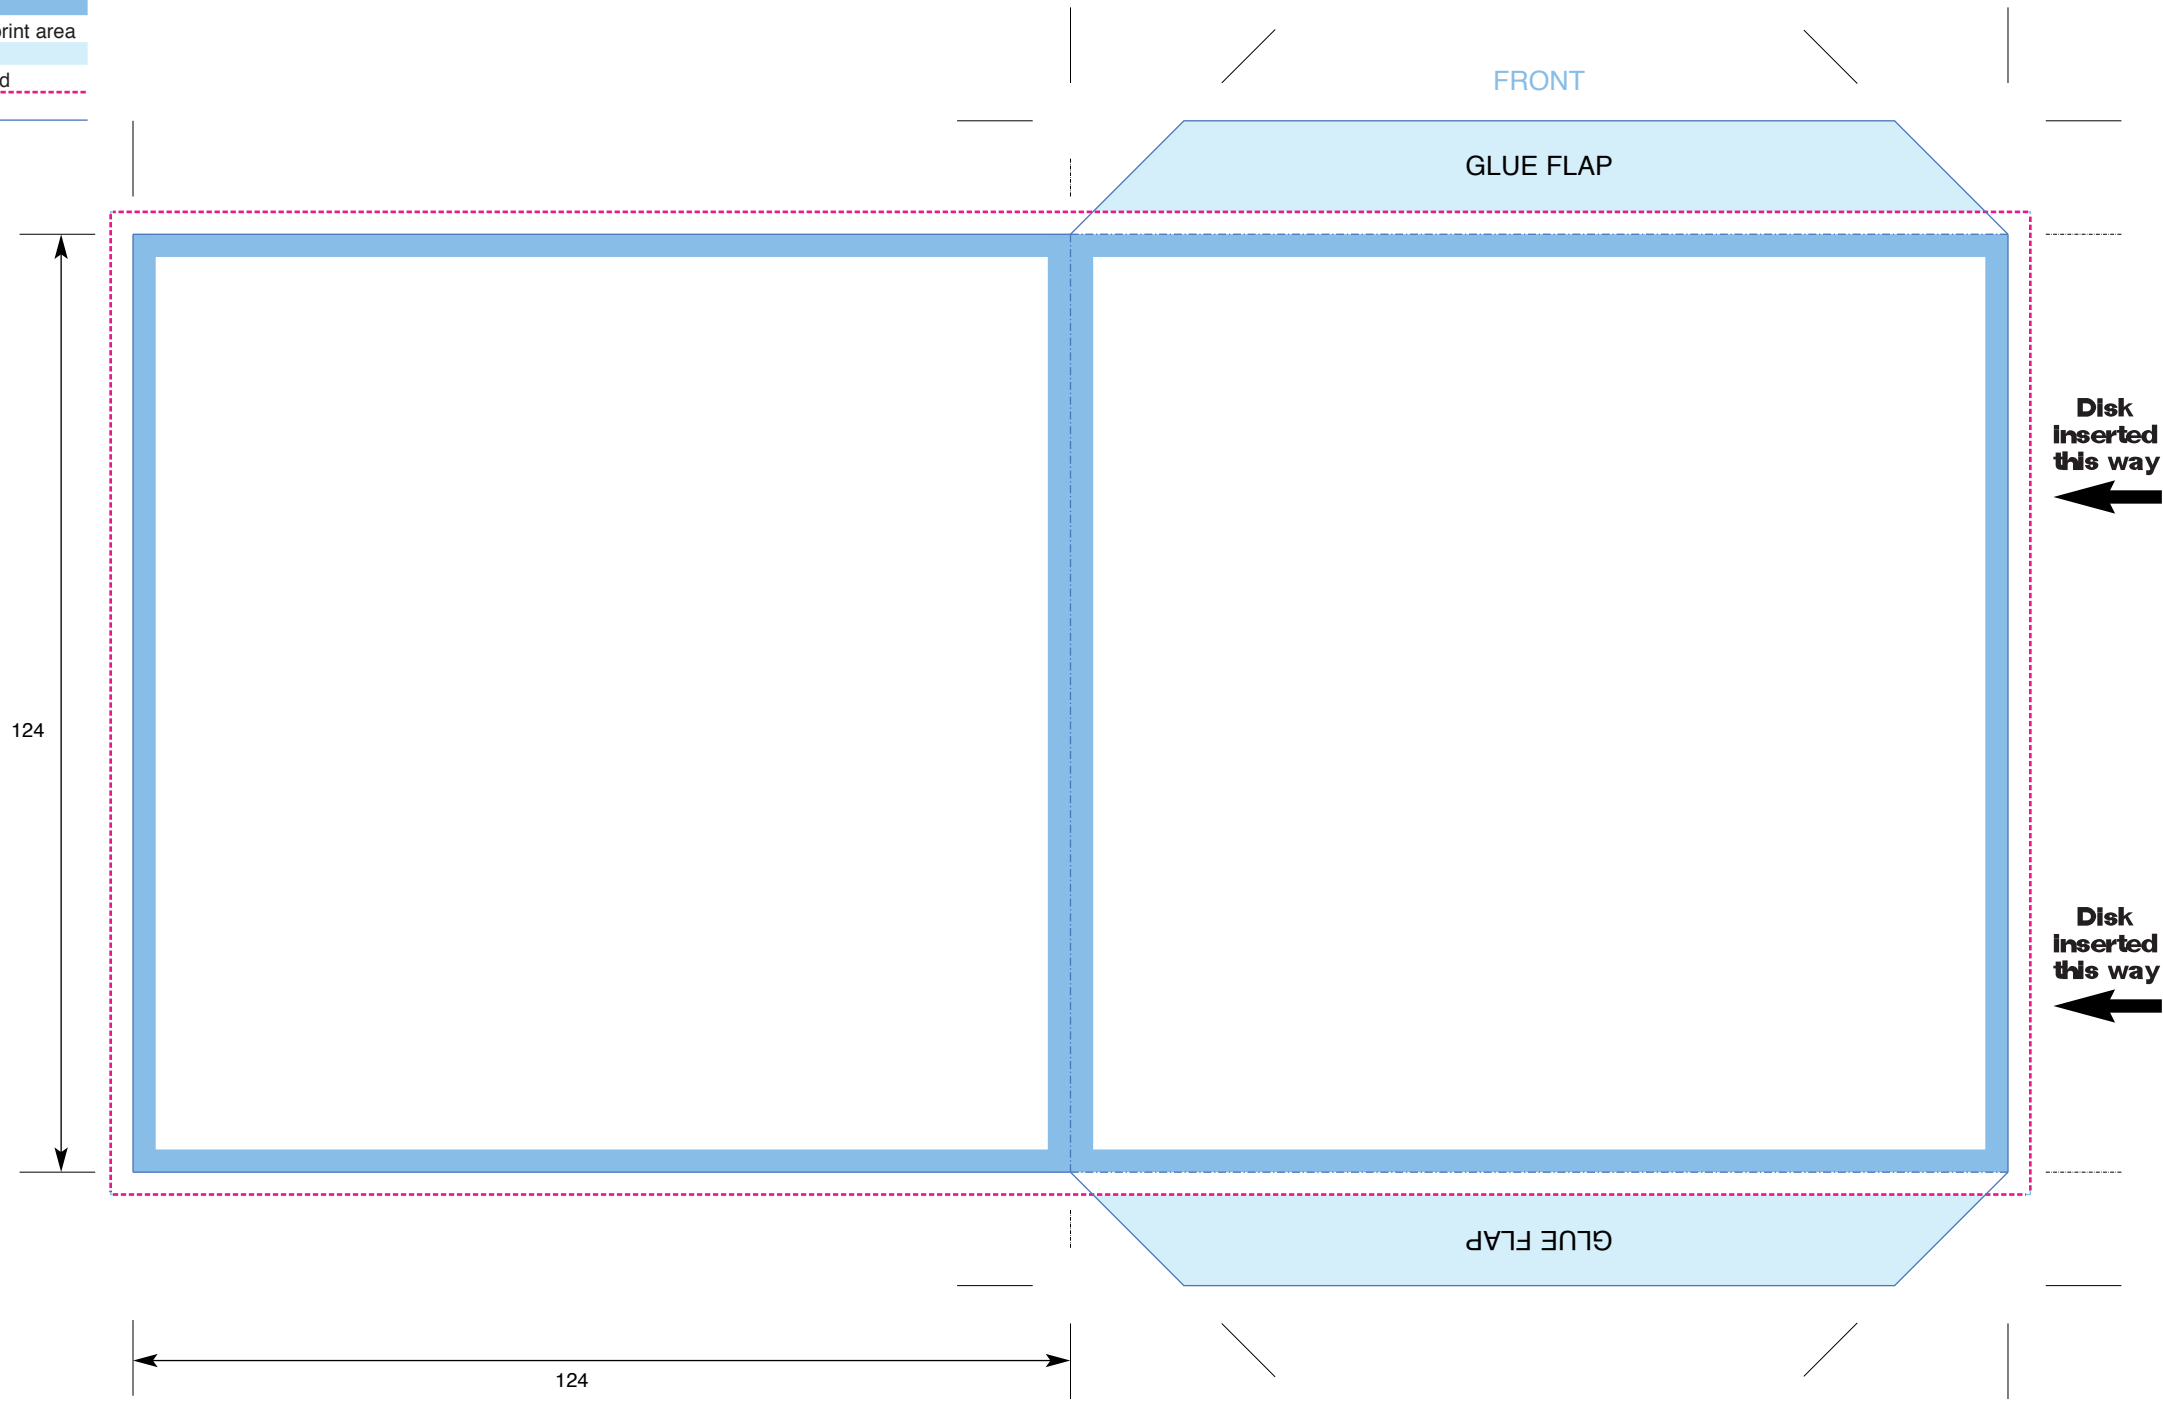

- Key:
- No text area
- No print area
- Bleed
- Trim
- Fold

FRONT

GLUE FLAP

GLUE FLAP

124

124

Disk
Inserted
this way

Disk
Inserted
this way