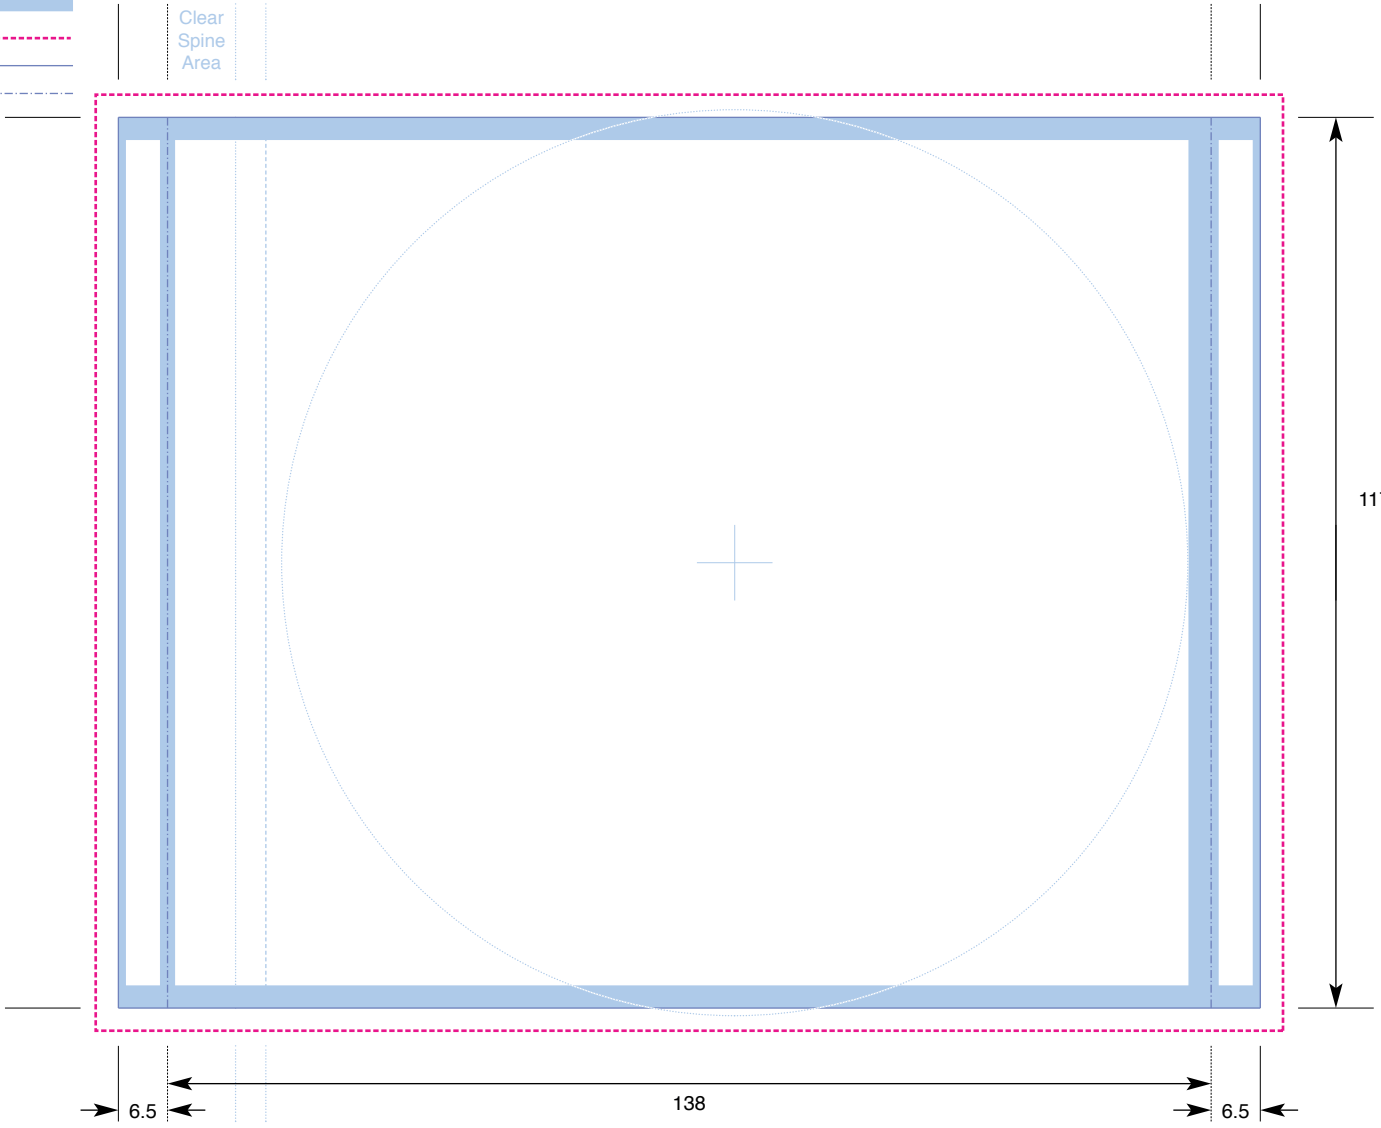

# Inside Backinlay (clear tray)

Key:

- No text area
- Bleed
- Trim
- Fold

Clear  
Spine  
Area

117.8

138

6.5

6.5