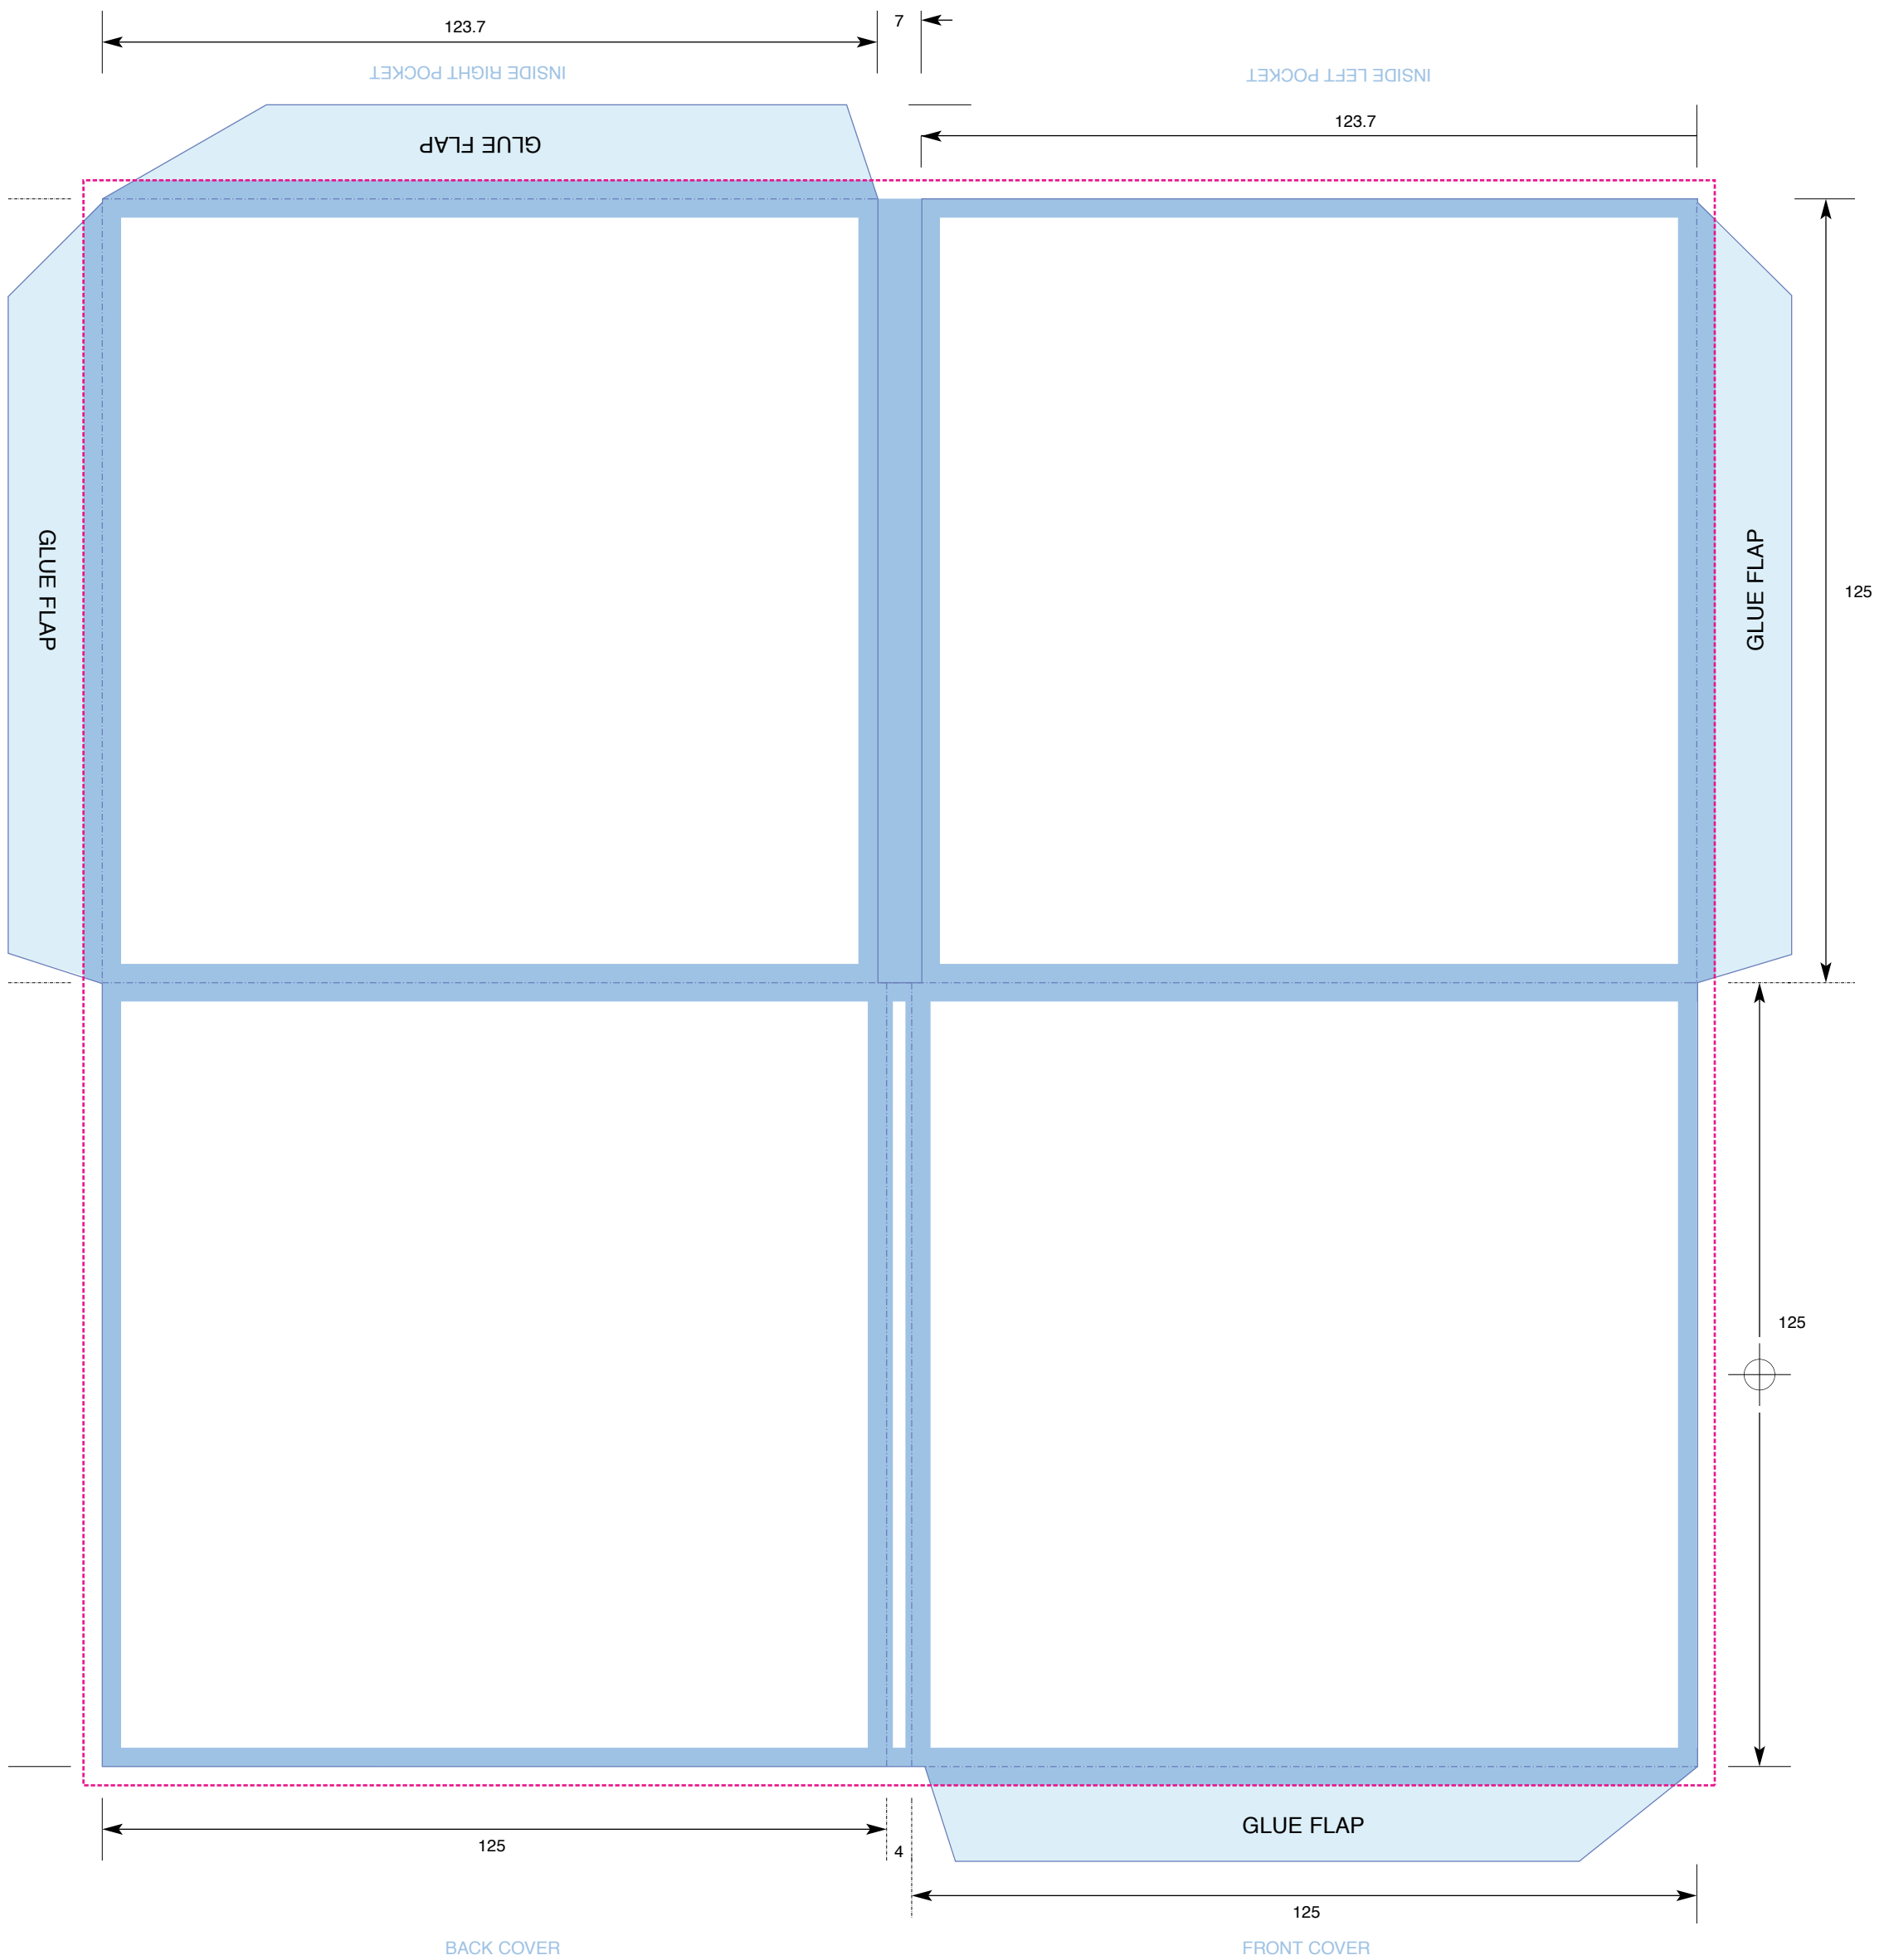

Key:

No text area

Bleed

Trim

Fold

123.7

7

123.7

125

125

125

4

125

BACK COVER

FRONT COVER

INSIDE RIGHT POCKET

INSIDE LEFT POCKET

GLUE FLAP

GLUE FLAP

GLUE FLAP

GLUE FLAP